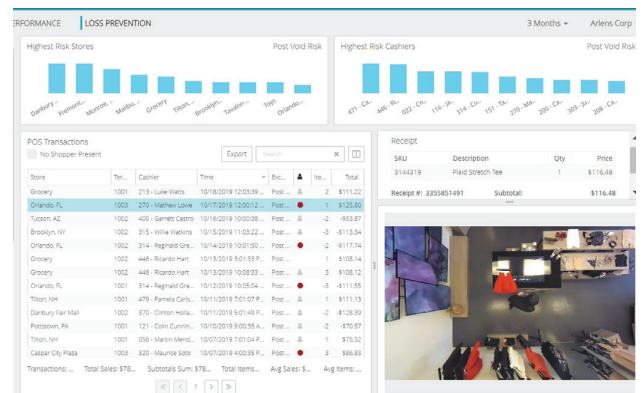

High-risk stores and cashiers ranked; integrated with POS and video