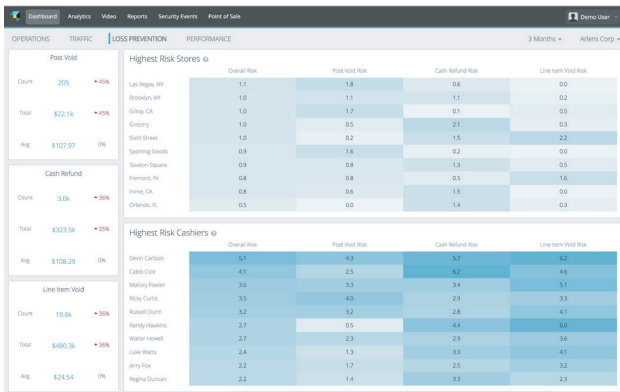

GUIDE IN-STORE INVESTIGATIONS WITH POS EXCEPTION REPORTING

View predefined POS exceptions such as cash refunds, post voids and discounts. Automatically rank stores and cashiers by at-risk and suspicious behaviors. Utilize the at-a-glance view interface to analyze and search POS exceptions by location and by employee.

Asset Protection web-based dashboard

DETECT FRAUD EARLY WITH PREDEFINED HIGH-RISK TRANSACTIONS

Detect when an exception transaction such as no sale or return is made with no shopper present at POS. View transaction summary, receipt and shopper video at the POS for all in-store transactions.