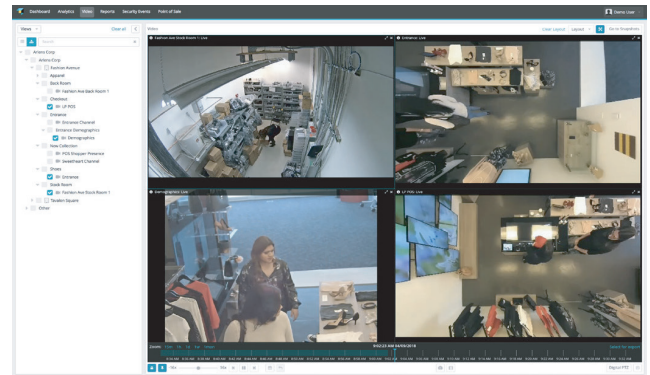

RESOLVE CASES FASTER WITH ROBUST VIDEO MANAGEMENT

Streamline evidence collection by easily viewing live and recorded video for any store from a single web-based interface. Save relevant clips to track suspicious in-store activity. Export data, watermarked video and other case details to the appropriate parties for follow-up and prosecution.

Multiple camera live view and layout

Receipt #	SKU	Description	Qty	Price
79625129	2917718	Grey Breath Cloth	1	$32.01
	2705851	Grey Long Sleeve	1	$32.01
	6504179	Print Loose Scarf	1	$32.01
	2588440	Print Loose Jacket	1	$32.01
Receipt # 79625129		Subtotal		$128.04
		Tax		$10.44
		Total		$138.48

POS events tied to video

INVESTIGATE WITH POS EVENTS TIED TO VIDEO

Identify risk early by reviewing individual transactions and POS events tied to video. Integrate with legacy Loss Prevention hardware already in place or deploy the latest hardware innovations. Easily migrate from analog to IP cameras.

QUICKLY TRACK PAST SECURITY EVENTS

Observe recorded video footage to monitor alerts from EAS systems, 'panic' buttons, safe opening, keypad activity, office entrance and exit, door alarms and other security events.

Monitor EAS systems, door alarms, item movement, and other triggered events

**REDUCE RETAIL SHRINKAGE.
CUT INVESTIGATION TIME 75% OR MORE.**